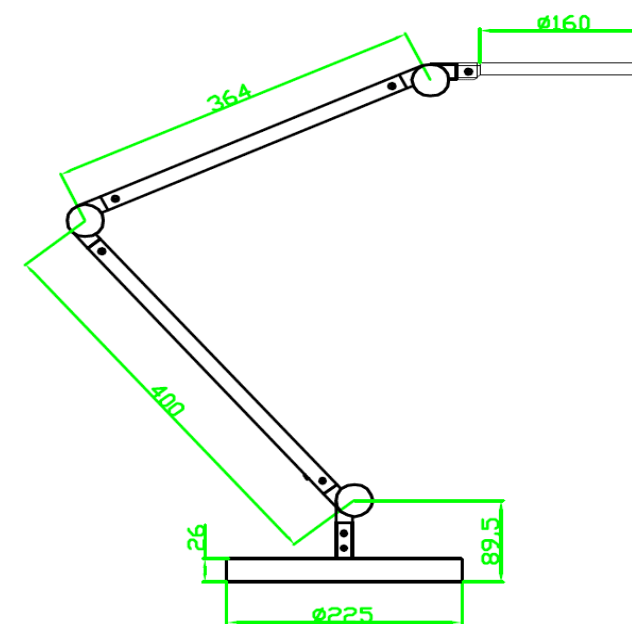

LED light by 

GIANT Desk Lamp
Ref. Cled-0350 Silva

Description

The Giant desk lamp is equipped with three joints and two large arms of 40cm for a great comfort of use.
A tactile switch of intensity and color allows to illuminate perfectly your office and to change f light atmosphere according to your desires.
Arm with three joints
Functional and easy to use
Soft touch dimmer facility
Colour rendering index (CRI): >80
Intensity dimmer : Max 770 Lumen.
Lifespan : 50 000h.
Light beam Cm/Lux : 40 cm / 1000 Lux.
Colour temperature (Kelvin) : 3000K±10% ~ 5500K±10%
Power on (PonMax) : 11,13 W.
Integrated timer function: 10 or 40 minutes.
Maximum height : 85 cm
Dim. arm : 40 + 40 cm
Base Ø : 22,5 cm with wood covering
Steel and aluminum
Origin: China
This luminaire contains a Class G source. Steel and plastic 100% recyclable. Power supply: 230V standard power cable.

Availables references

Ref.	Cep Code	Barcode unit	Barcode box	Gencod cardboard	Barcode Pallet
Cled-0350-White	2003500021	3462159012810	3462159012810	3462159012827	
Cled-0350- Black	2003500011	3462159012834	3462159012834	3462159012841	
Cled-0350 Silva	2003505301	3462159017181	3462159017211		

Customs number

94052140

Logistical data

Ref.	PRODUCT		PCB	BOX			PCB	CARDBOARD			PCB	PALLET		
	Dimensions mm	Weight Unit. Kg		Dimensions mm	Gross Weight kg	Net Weight kg		Dimensions mm	Gross Weight kg	Net Weight kg		Dimensions mm	Gross Weight kg	Net Weight kg
Base Ø : 200mm. Arm : 400mm. Head Ø : 150mm	2460g	258*127*580		3,85	595*263*396		12,2	1200*1000*2254		372,5	13	8	192	